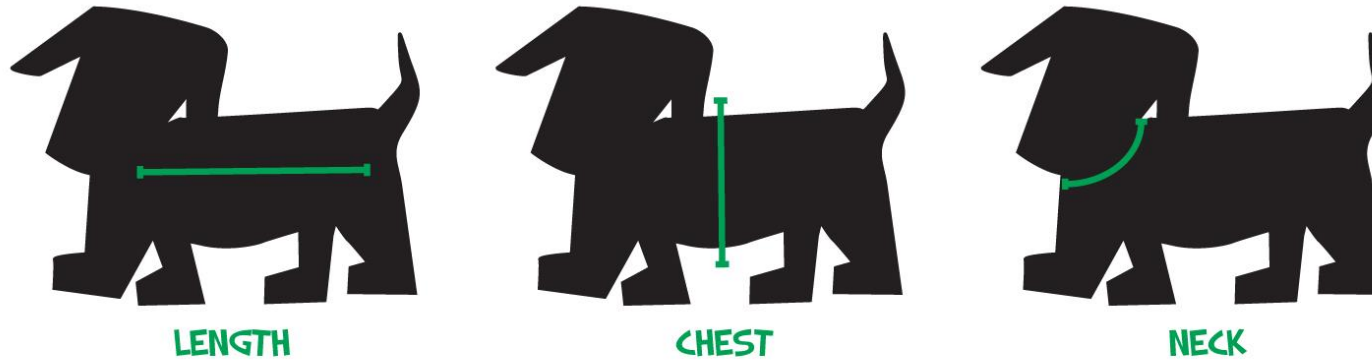

IdPet Clothing - Tops_and_Hoodies

Idpet size chart for small to medium breeds:

SIZE	Body Length	Chest	Neck	BREEDS
	CM	CM	CM	
XXS	15-17	23-25	13-15	Chihuahua, Tea cup Poodles
XS	19-21	27-29	17-19	Yorkie, Chihuahua
S	23-25	31-33	21-23	Yorkie ,Chihuahua ,Maltese, Pomeranian
M	27-29	35-37	25-27	Shih Tzu, Pekingese ,Poodle, Mini Schnauzer
L	31-33	43-45	28-30	Shih Tzu, Pekingese, Poodle, Mini Schnauzer, Pug
XL	35-37	47-49	31-33	American Cocker Spaniel, Fox Terrier
XXL	39-41	51-53	34-36	English Cocker Spaniel, Beagle